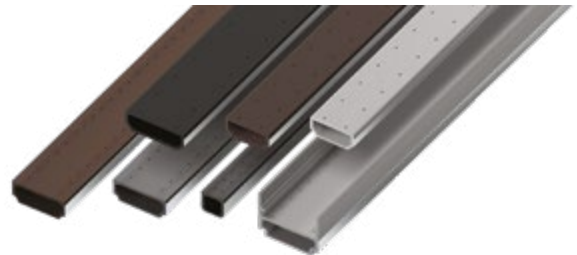

WARMATEC.

Warmatec frames reduce the formation of thermal bridge at the glass interface with the frame and increase the thermal insulation of the of the entire window. Frames available in colors: black, brown and gray.